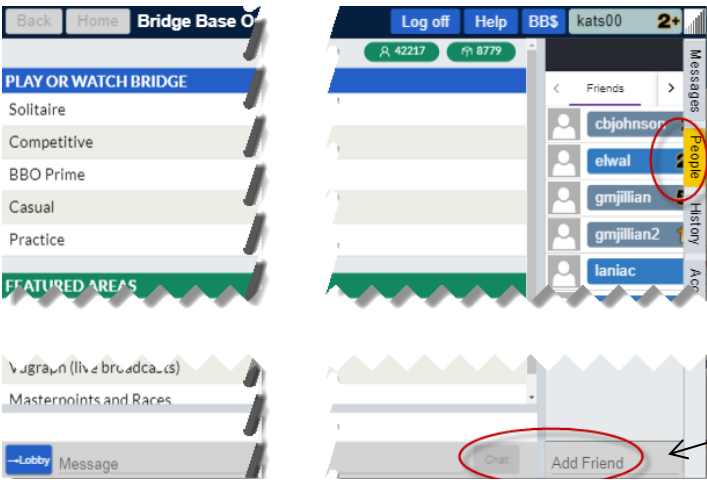

In Bridgebase, you have the ability to **Kibitz** (watch Bridge tables being played) Useful for Coaching and Lessons. You can also Kibitz friends play or practice.

The easiest way to Kibitz a Coaching Session or a Lesson or a Friend is to Add your instructor or friend as a "Friend" in the People tab.

Once you log in, look for the "People" tab along the right side. Some browsers might show Icons along the bottom which will show "People"

Look for "Add Friend" near the bottom left of the People screen.

Once you type a name, the "Add" button will lite up

If your instructor/friend is online, you will see his/her ID. Click on the ID and you will get their profile.

To Kibitz (watch) a Lesson or friend, just click "Join"