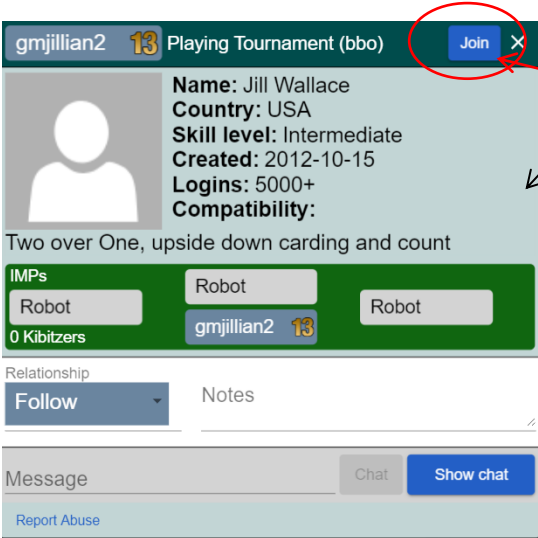

To Kibitz (watch) a Lesson or friend, just click "Join"

Current Coaching instructors and ID's:
Jill Wallace: **gmjillian2**
Susan Powell: **smpowell**
Kathy Lane: **laniac**
Kats: **kats00**