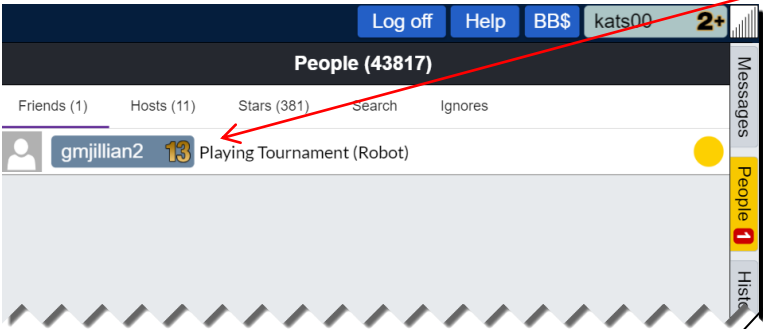

To Kibitz (watch) a Lesson or friend, just click "Join"

Current Coaching instructors and ID's:
Jill Wallace: **gmjillian2**
Susan Powell: **smpowell**
Kathy Lane: **laniac**
Kats: **kats00**